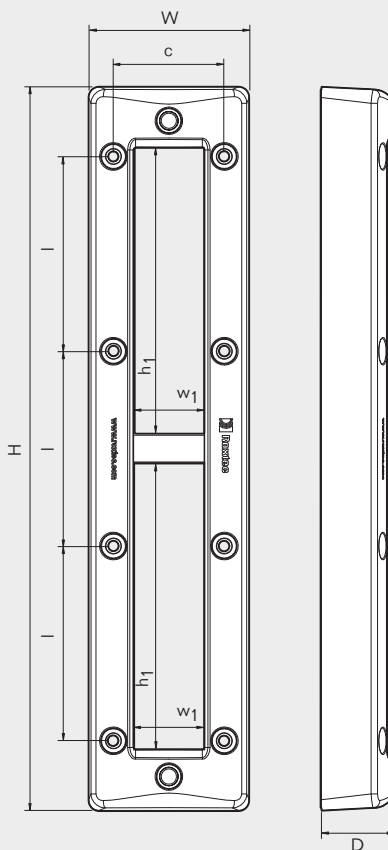

EzEntry™ 32

Roxtec EzEntry™ 16 fits the FL 21 knock-out.

For EzEntry™ 16: If the wall is thinner than 2 mm, a Roxtec EzEntry™ 16 counter frame 2CV0000000016 is recommended (not supplied in the kit)