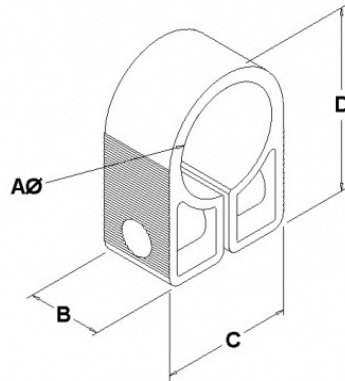

## Single Black Cleats

- GCA Ltd single Graphicleats provide cheap, non-corrodible single bolt fixings for cables up to 60mm.
- GCA Ltd single graphicleats are made specifically with 10mm bolt holes for use in the cellular and radio transmitting industry. Additional material has been added between jaws of cleats to eliminate crushing the cable if over-tightening occurs.
- Single Graphicleats BW0.7-10, BW1.2-10, BW1.4-10, BW2.0-10, BW2.25-10, BW2.5-10 can all be used with rubber inserts.

Part Number	Colour	A	B	C	D	Weight	Pack Qty	Box Qty
BW0.3-10	Black	7.3	18	13	32	0.005	100	4000
BW0.35-10	Black	8.1	18	13	32	0.005	100	4000
BW0.4-10	Black	9.5	18	15	32	0.005	100	4000
BW0.5-10	Black	11.5	18	15	37	0.005	100	3000
BW0.5-6	Black	12.7	18	18	37	0.005	100	3000
BW0.6-10	Black	14	18	18	38	0.005	100	2400
BW0.6-6	Black	14	18	18	38	0.005	100	2400
BW0.7-10	Black	16.5	18	22	39	0.007	100	3000
BW0.8-6	Black	20.3	18	22	38	0.007	100	3000
BW0.9-6	Black	22.8	26	38	42	0.009	50	400
BW1.0-6	Black	25.4	26	38	46	0.01	50	400
BW1.2-10	Black	28	26	38	55	0.03	50	400
BW1.4-10	Black	34	26	44	61	0.05	50	400
BW1.6-10	Black	39	26	48	65	0.05	50	350
BW2.0-10	Black	49	26	58	75	0.04	25	300
BW2.25-10	Black	56	26	64	81	0.04	25	300
BW2.5-10	Black	60	31	70	87	0.05	20	200

\* M8 fixings can be used with appropriate M8 washers.

\*Material: Low density polythene